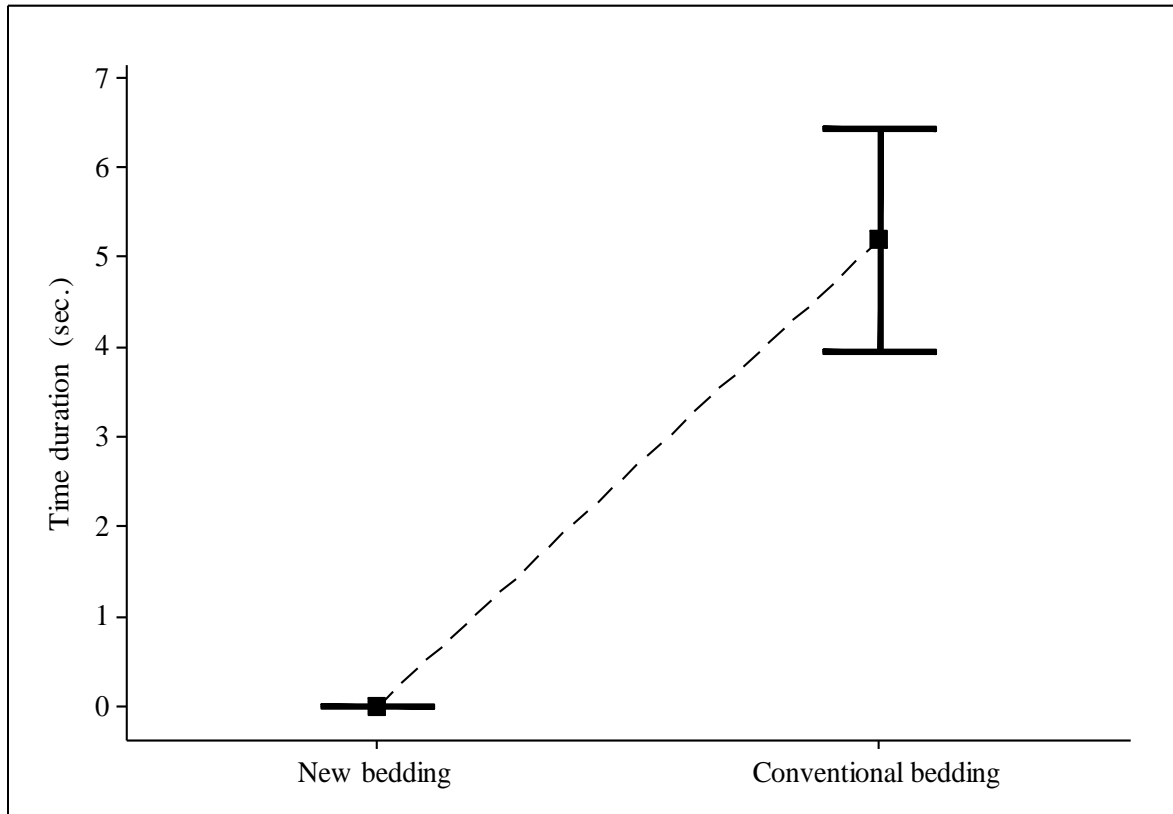

Ergonomi

– Arbete över axelhöjd